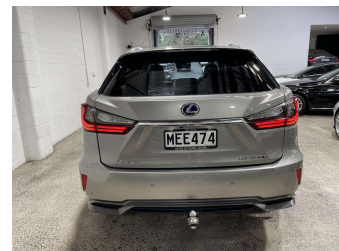

2019 Lexus RX 450h Limited - NZ NEW

Purchase Price **\$61,990**
Includes GST, Registration & Licensing

Finance may be available on this vehicle. Ask one of our friendly staff for more information. **MARAC**

Gain peace of mind with Mechanical Breakdown Insurance. **Ask us how.**

Top features
None Listed

Body Style
SUV / 4x4

Odometer
52,670 km

Engine
3500 cc

Fuel Type
Hybrid

Transmission
Auto, 4WD

Wheels
-