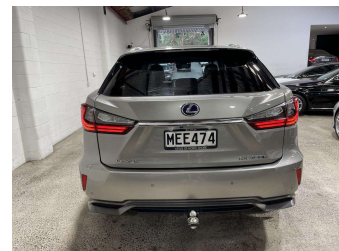

# 2019 Lexus RX 450h Limited - NZ NEW

**Purchase Price** **\$61,990**  
Includes GST, Registration & Licensing

Finance may be available on this vehicle. Ask one of our friendly staff for more information. **MARAC**

Gain peace of mind with Mechanical Breakdown Insurance. **Ask us how.**

**Top features**  
None Listed

Body Style  
**SUV / 4x4**

Odometer  
**52,670 km**

Engine  
**3500 cc**

Fuel Type  
**Hybrid**

Transmission  
**Auto, 4WD**