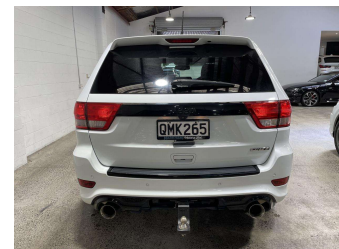

2012 Jeep Grand Cherokee SRT8 Alpine - NZ NEW

Purchase Price **\$29,990**
Includes GST, Registration & Licensing

Finance may be available on this vehicle. Ask one of our friendly staff for more information.

Gain peace of mind with Mechanical Breakdown Insurance. **Ask us how.**

Top features
None Listed

Body Style
SUV / 4x4

Odometer
138,800 km

Engine
6417 cc

Fuel Type
Petrol

Transmission
Auto, 4WD

Wheels
-