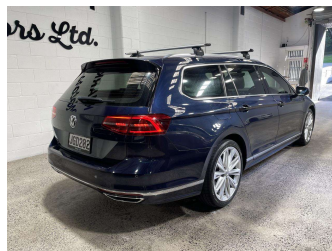

2015 Volkswagen Passat TSI 132KW HL - NZ NEW

Purchase Price **\$14,990**
Includes GST, Registration & Licensing

Finance may be available on this vehicle. Ask one of our friendly staff for more information. **MARAC**

Gain peace of mind with Mechanical Breakdown Insurance. **Ask us how.**

Top features
None Listed

Body Style
Station Wagon

Odometer
148,120 km

Engine
1800 cc

Fuel Type
Petrol

Transmission
Auto, Front Wheel

Wheels
-