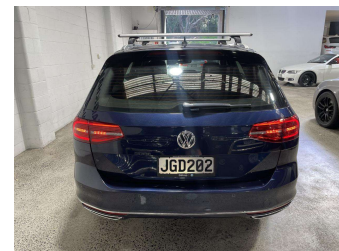

2015 Volkswagen Passat TSI 132KW HL - NZ NEW

Purchase Price **\$14,990**
Includes GST, Registration & Licensing

Finance may be available on this vehicle. Ask one of our friendly staff for more information. **MARAC**

Gain peace of mind with Mechanical Breakdown Insurance. **Ask us how.**

Top features
None Listed

Body Style
Station Wagon

Odometer
148,120 km

Engine
1800 cc

Fuel Type
Petrol

Transmission
Auto, Front Wheel

Wheels
-