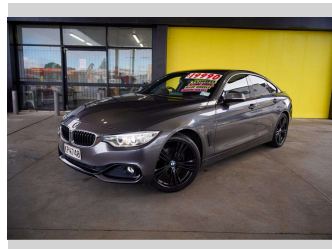

2017 BMW 4 Series 420i 2.0P/8AT/SL/4DR

Purchase Price

\$15,990

Includes GST, Registration & Licensing

Finance may be available on this vehicle. Ask one of our friendly staff for more information.

Gain peace of mind with Mechanical Breakdown Insurance. **Ask us how.**

Top features

- » Alloy wheels
- » Bluetooth
- » Body Kit
- » Car Alarm
- » Electric Mirrors
- » Electric Mirrors (Retractable)
- » Face Lift Model

Body Style

4 door, Sedan

Odometer

144,663 km

Engine

1997 cc, Internal Combustion

Fuel Type

Petrol

Transmission

Automatic

Wheels

-

VIN

WBA4D32020G754980