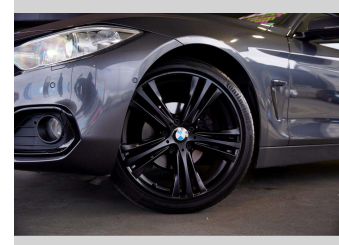

2017 BMW 4 Series 420i 2.0P/8AT/SL/4DR

Purchase Price

\$15,990

Includes GST, Registration & Licensing

Finance may be available on this vehicle. Ask one of our friendly staff for more information.

Gain peace of mind with Mechanical Breakdown Insurance. **Ask us how.**

Top features

- » Alloy wheels
- » Bluetooth
- » Body Kit
- » Car Alarm
- » Electric Mirrors
- » Electric Mirrors (Retractable)
- » Face Lift Model

Body Style

4 door, Sedan

Odometer

144,663 km

Engine

1997 cc, Internal Combustion